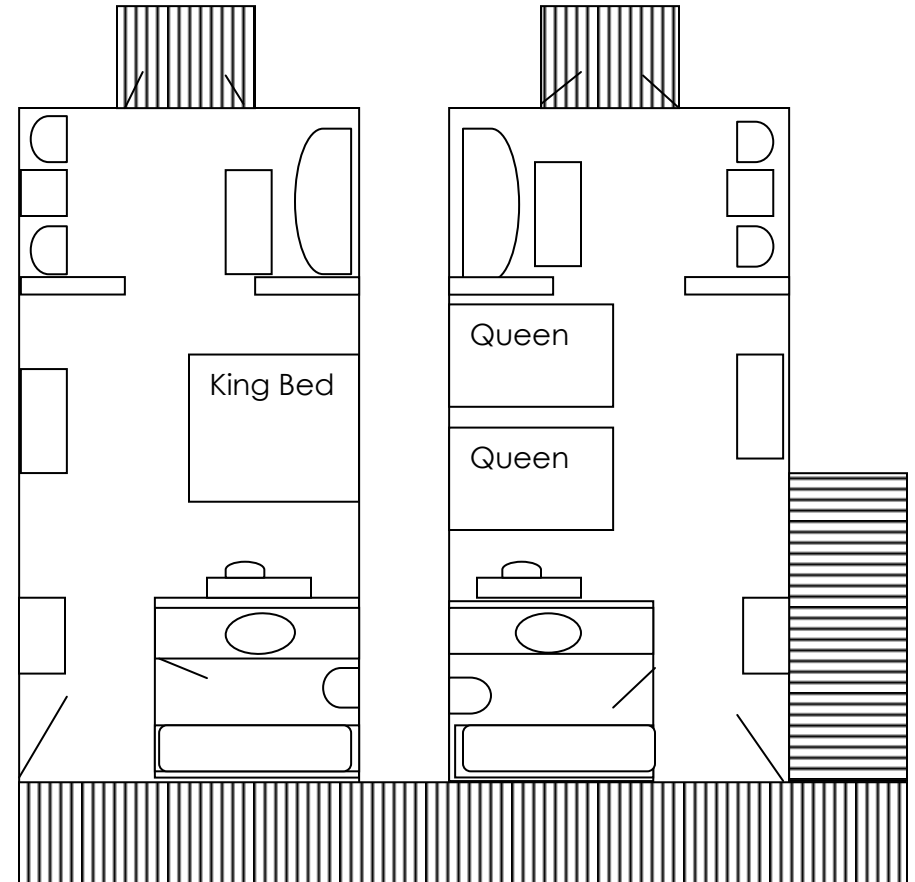

Double and Single room layout

Room 2 Double Room

Queen bath 2 Singles

Room 3 Double Room

2 Queen beds

Room 4 Double Room

King Bed w/ 2 offset singles

Rooms 5 & 6 Single Rooms

One Queen size bed

All rooms have a small refrigerator and Microwave oven.

Drawing is not to scale and approximates the layouts

Sea of Abaco

Rooms 7,9,10

Room 8

Second floor overlooks The Sea of Abaco from the Patio.
Entrance is from side steps and rear walkway.